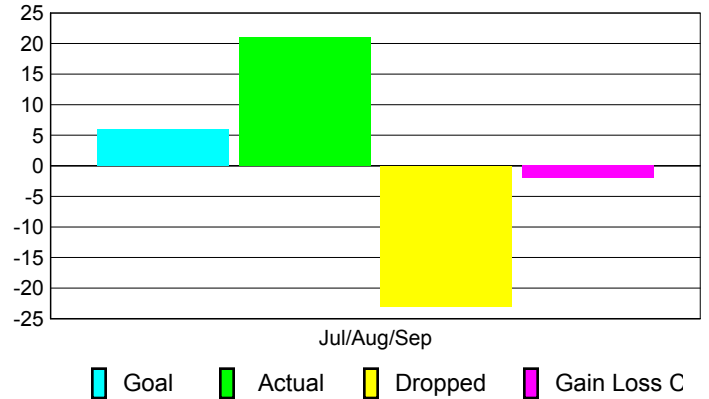

### YTD Status Quo Clubs 2010-2011

Status Quo Clubs Compared to Status Quo Members

## MEMBERSHIP

Membership Results  
2010-2011

Membership  
2009-2010

Month	Net Memb Goal	Actual New Memb	Actual Dropped Memb	Gain/Loss of Memb	Gain/Loss of Memb
Jul/Aug/Sep	6	21	-23	-2	-8
<b>Totals</b>	<b>6</b>	<b>21</b>	<b>-23</b>	<b>-2</b>	<b>-8</b>

### Membership Results 2010-2011

Goal, New, Dropped, Gain/Loss

### Comparison of Membership Gain/Loss

Current Year Compared to the Previous Year